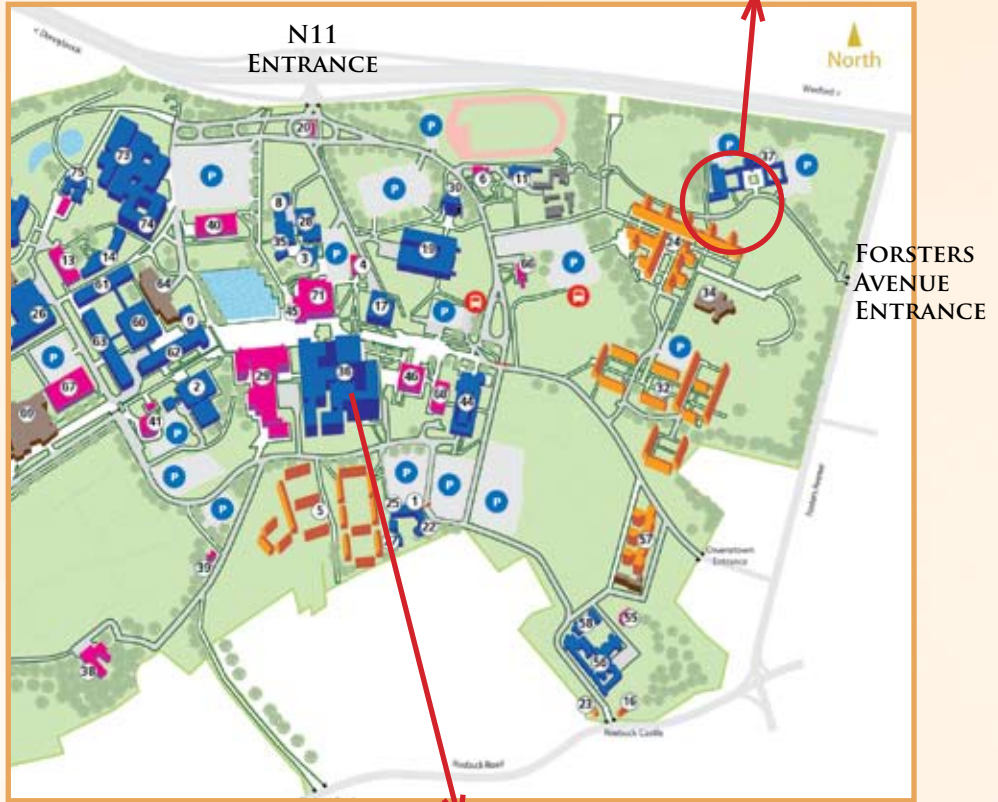

UCD BELFIELD CAMPUS MAP

MARVILLE HOUSE
NOVA UCD

ROOM G310, NEWMAN (ARTS) BUILDING
SCHOOL OF POLITICS ADMIN OFFICE

For further details on how to get to UCD Belfield Campus, please go to www.ucd.ie/maps.