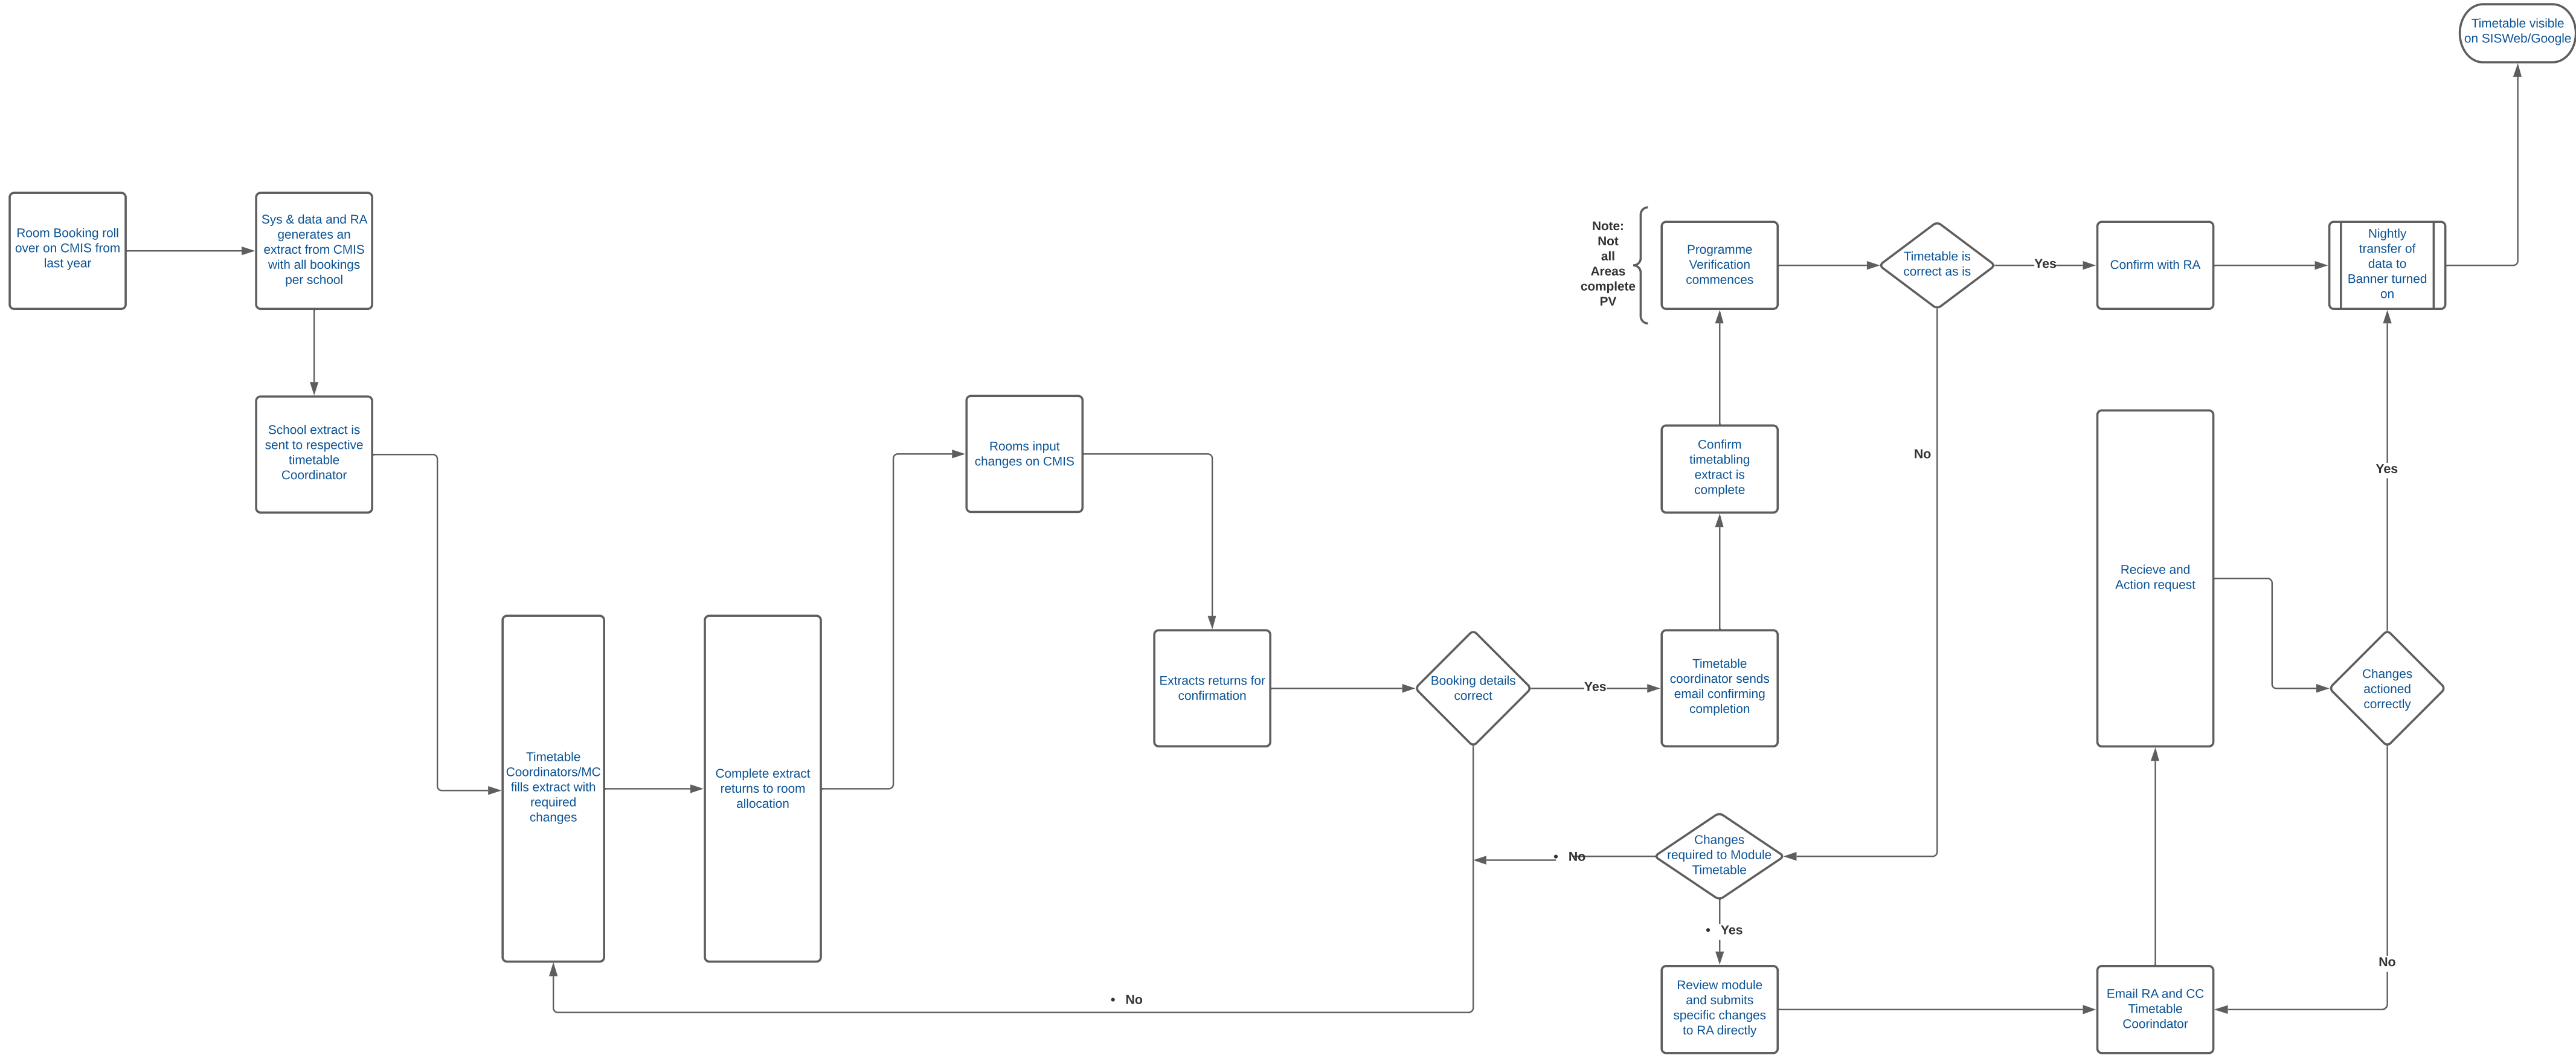

Student

Registry

Estate Services

Timetabling Coordinators.

MC Coordinators

Note: Not all Areas complete PV

• No

• No

• Yes

No

Yes

Yes

No