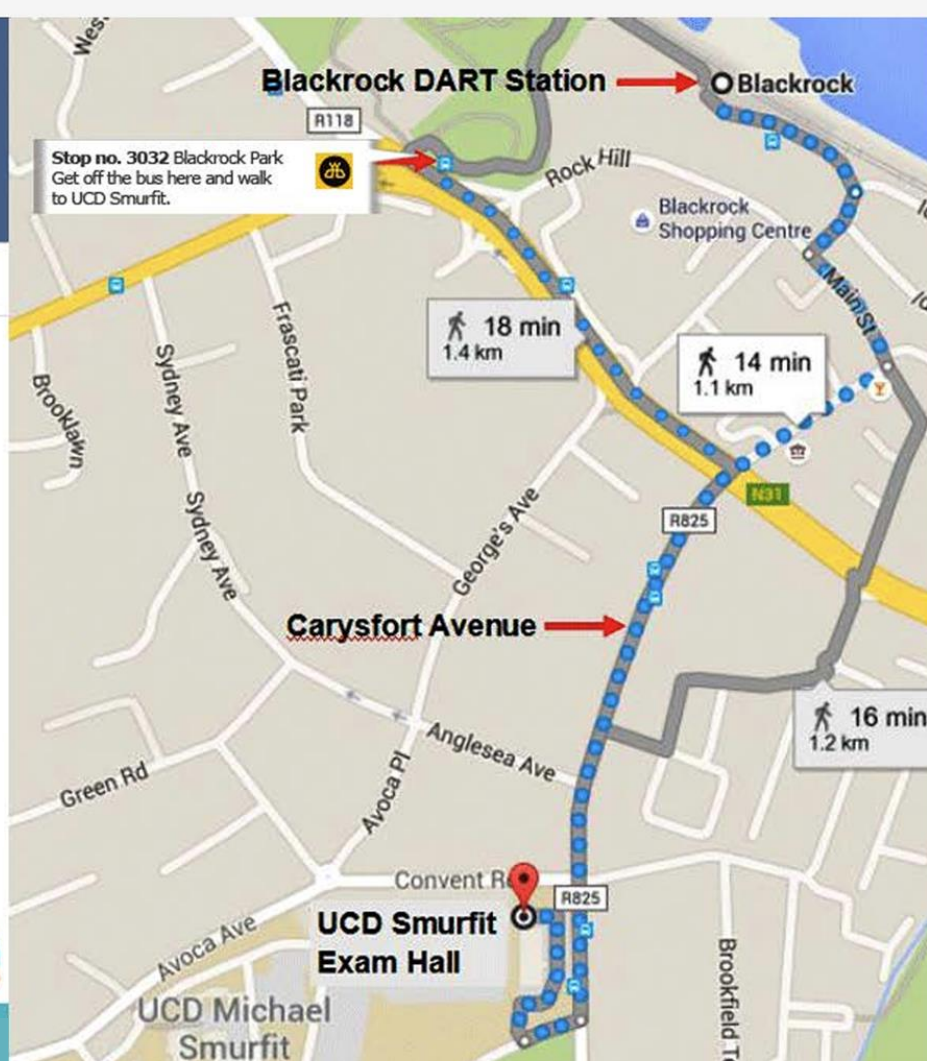

## How to get to the Blackrock Exam Centre

From: UCD Belfield

To: UCD Smurfit School, Blackrock

**Bus Number S6** then walk for approx 15 min  
From stop no. 765 (Belfield campus) or stop no. 7963 (UCD Village)

**Estimated journey time: approx. 35 - 40 minutes (not including waiting time for the bus)**

1

Take the number S6 bus from Belfield in the direction of Blackrock and get off the bus in Blackrock Park (stop 3032). Check <https://www.transportforireland.ie/> for timetables.

2

Walk up Carysfort Avenue (see map) and turn right into the UCD Smurfit School. The Blackrock Exam Centre is the building on the right close to Carysfort Avenue.

3

To return to Belfield, take the S6 from Blackrock in the direction of UCD.

[Click for Google Maps Pin](#)

or scan below