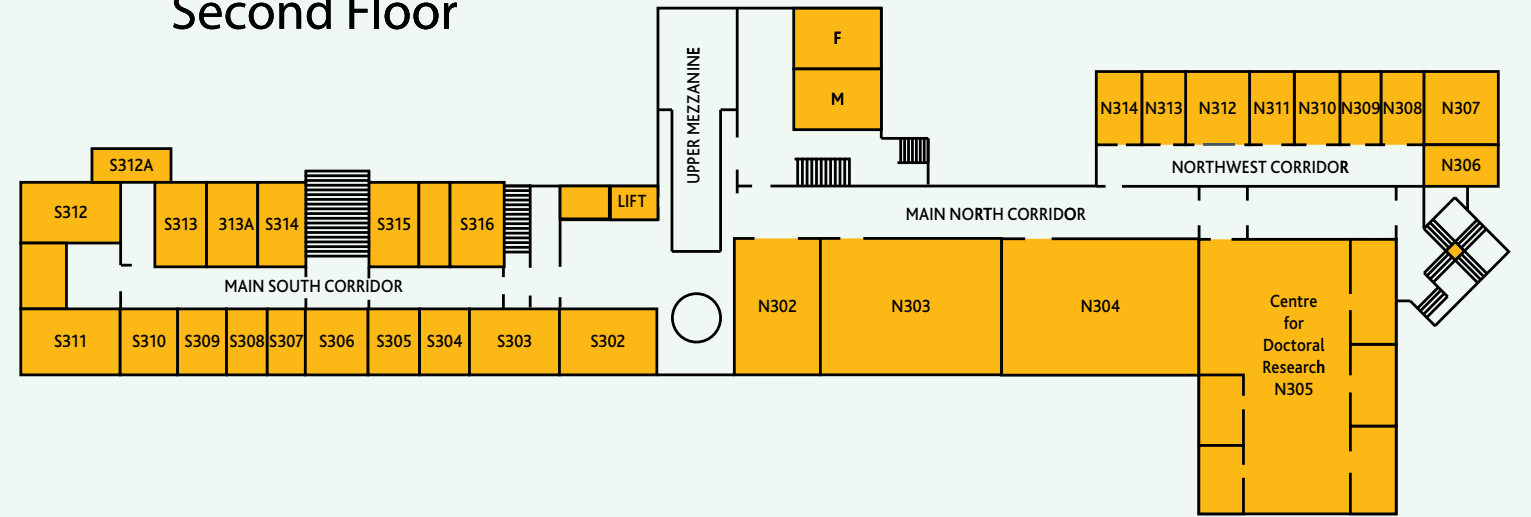

UCD Micheal Smurfit Graduate Business School Scoil Chéimithe Ghnó Michael Smurfit UCD

First Floor

Second Floor

Ground Floor

UCD Micheal Smurfit Graduate Business School
Scoil Chéimithe Ghnó Michael Smurfit UCD

UCD Unicare:
Our campus, Our care...
Emergency Line: (01 716) 7999

Location Map

UCD Blackrock Campus

Building Index	No.	Grid
Blackrock Examination Centre	1.	H5
Copi-Print / ILTG	2.	D3
D Building	3.	D5
E Building	4.	C4
East Hall	5.	C3
Graduate School of Business	6.	D3
Library	7.	E3
Liguori House (Grey House)	8.	E1
Management House Executive Education	9.	D2
Marketing Development Programme (Granite Room)	10.	D3
Oratory	11.	B3
Proby House	12.	D1
Restaurant	13.	B4
Services Desk	14.	C4
West Hall	15.	B3
Laundry Room	16.	D4

LEGEND

- Building
- Walkways
- Roadways
- Parking

UCD Unicare:
Our campus, Our care...
Emergency Line: (01 716) 7999