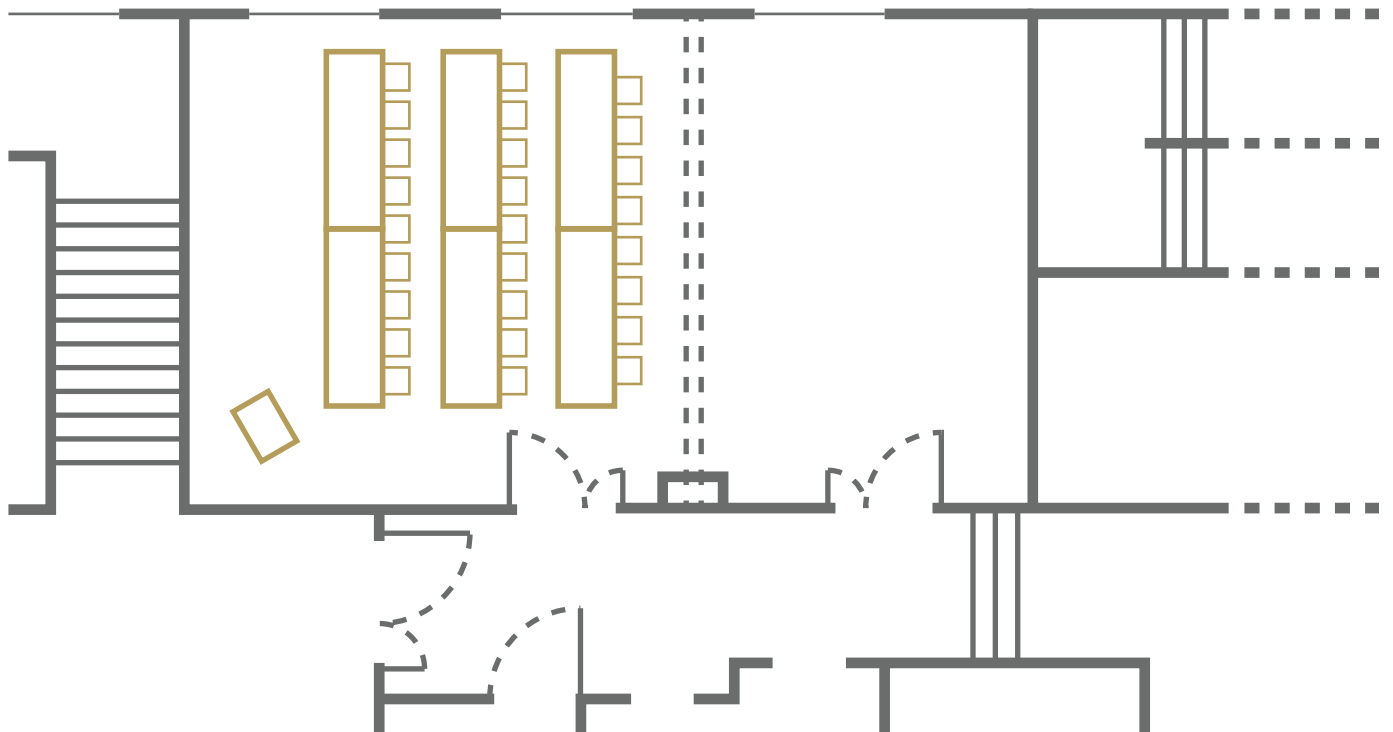

The Beech Suite

Theatre Style
26 Persons

Total Area: 43 sq.m.

The Beech Suite

Boardroom Style
26 Persons

Total Area: 43 sq.m.

UCD
UNIVERSITY
CLUB

The Beech Suite

U-Shape Style
26 Persons

Total Area: 43 sq.m.

U
CD
UNIVERSITY
CLUB

The Beech Suite

Banquet Style
26 Persons

Total Area: 43 sq.m.

U
UCD
UNIVERSITY
CLUB
U

The Beech Suite

Classroom Style
26 Persons

Total Area: 43 sq.m.

U
CD
UNIVERSITY
CLUB

The Beech Suite

Cabaret Style

24 Persons

Total Area: 43 sq.m.