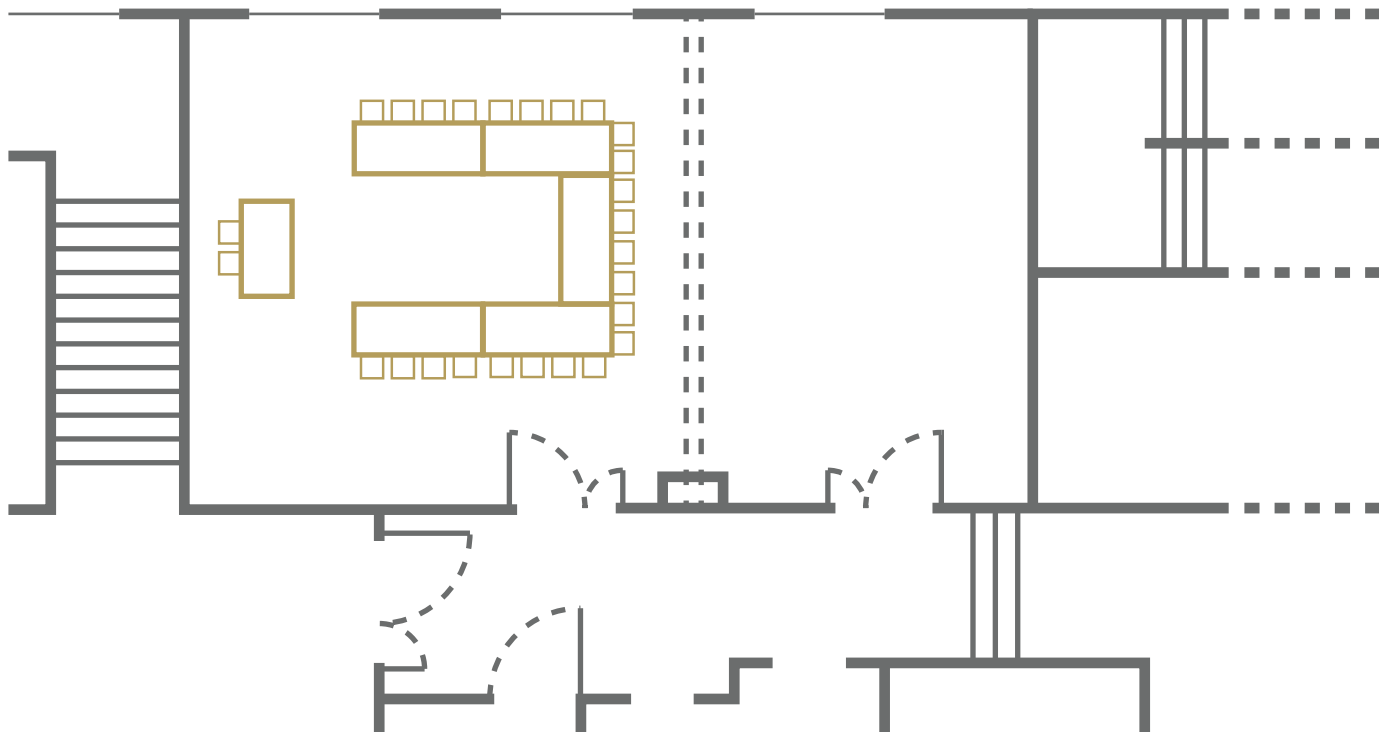

The Beech Suite

Theatre Style
26 Persons

Total Area: 43 sq.m.

The Beech Suite

Boardroom Style
26 Persons

Total Area: 43 sq.m.

UCD
UNIVERSITY
CLUB

The Beech Suite

U-Shape Style
26 Persons

Total Area: 43 sq.m.

U
CD
UNIVERSITY
CLUB

The Beech Suite

Banquet Style
26 Persons

Total Area: 43 sq.m.

U
UCD
UNIVERSITY
CLUB
U

The Beech Suite

Classroom Style
26 Persons

Total Area: 43 sq.m.

U
CD
UNIVERSITY
CLUB

The Beech Suite

Cabaret Style

24 Persons

Total Area: 43 sq.m.