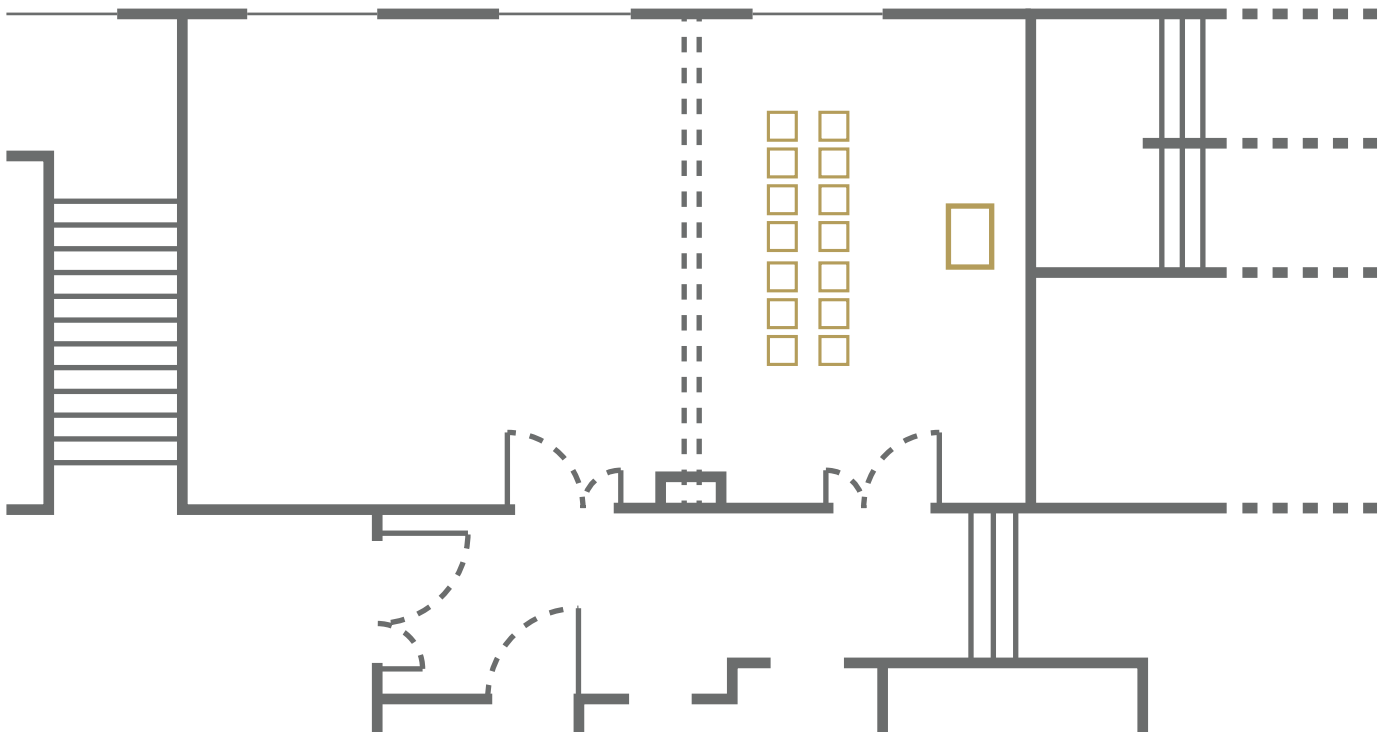

U
CD
UNIVERSITY
CLUB

The Birch Suite

Theatre Style

14 Persons

Total Area: 29 sq.m.

The Birch Suite

Boardroom Style
14 Persons

Total Area: 29 sq.m.

U
UCD
UNIVERSITY
CLUB
U

The Birch Suite

U-Shape Style

14 Persons

Total Area: 29 sq.m.

UCD
UNIVERSITY
CLUB

The Birch Suite

Banquet Style

14 Persons

Total Area: 29 sq.m.

The Birch Suite

Classroom Style
14 Persons

Total Area: 29 sq.m.

UCD
UNIVERSITY
CLUB

The Birch Suite

Cabaret Style

14 Persons

Total Area: 29 sq.m.