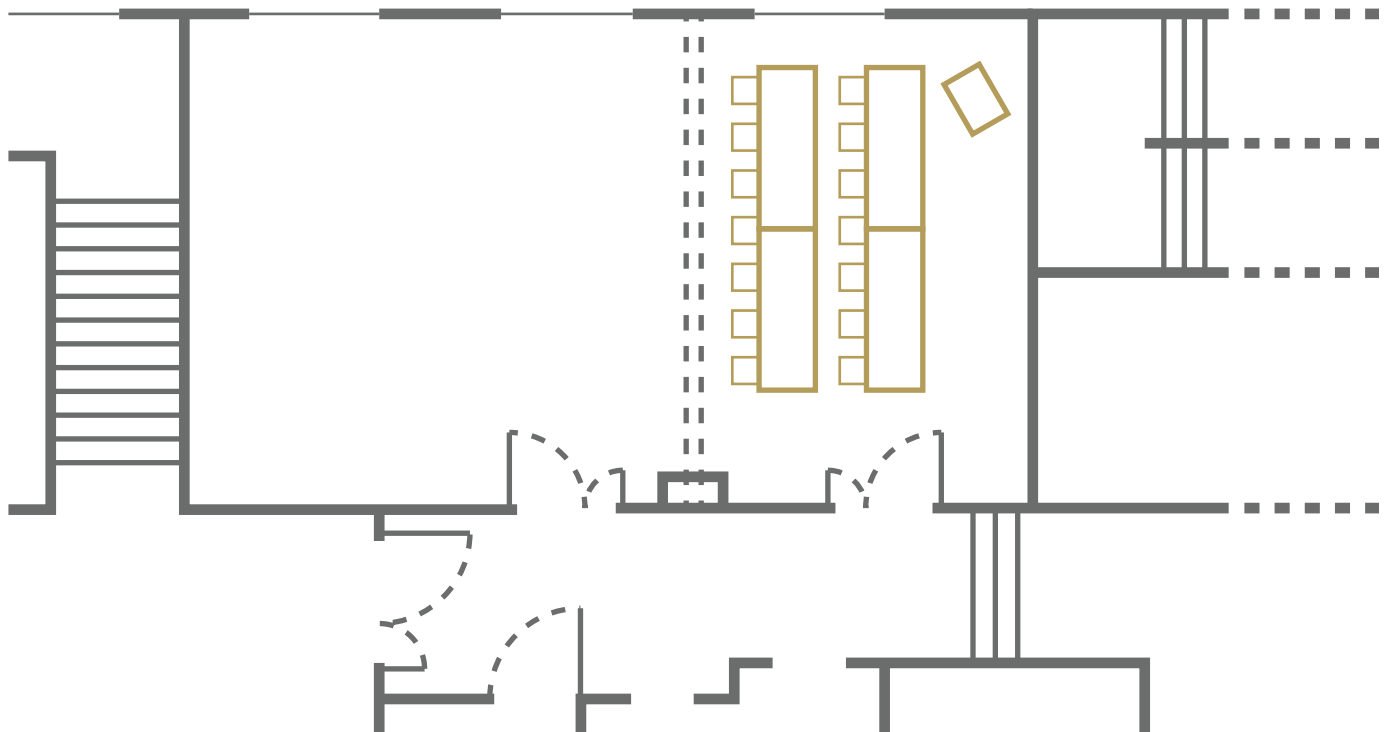

U
CD
UNIVERSITY
CLUB

The Birch Suite

Theatre Style

14 Persons

Total Area: 29 sq.m.

The Birch Suite

Boardroom Style
14 Persons

Total Area: 29 sq.m.

U
UCD
UNIVERSITY
CLUB
U

The Birch Suite

U-Shape Style

14 Persons

Total Area: 29 sq.m.

UCD
UNIVERSITY
CLUB

The Birch Suite

Banquet Style

14 Persons

Total Area: 29 sq.m.

The Birch Suite

Classroom Style
14 Persons

Total Area: 29 sq.m.

UCD
UNIVERSITY
CLUB

The Birch Suite

Cabaret Style

14 Persons

Total Area: 29 sq.m.