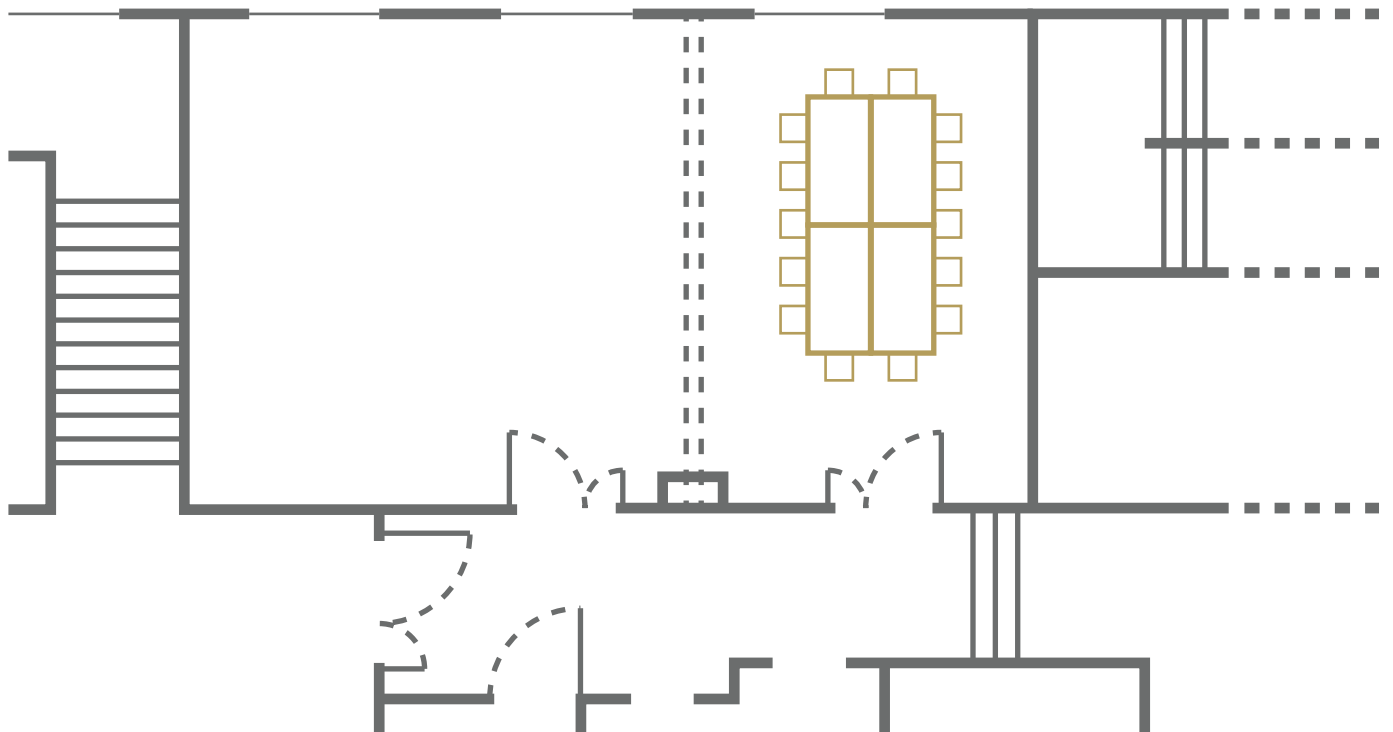

U
CD
UNIVERSITY
CLUB

The Birch Suite

Theatre Style

14 Persons

Total Area: 29 sq.m.

The Birch Suite

Boardroom Style
14 Persons

Total Area: 29 sq.m.

U
UCD
UNIVERSITY
CLUB
U

The Birch Suite

U-Shape Style

14 Persons

Total Area: 29 sq.m.

UCD
UNIVERSITY
CLUB

The Birch Suite

Banquet Style

14 Persons

Total Area: 29 sq.m.

The Birch Suite

Classroom Style
14 Persons

Total Area: 29 sq.m.

UCD
UNIVERSITY
CLUB

The Birch Suite

Cabaret Style

14 Persons

Total Area: 29 sq.m.