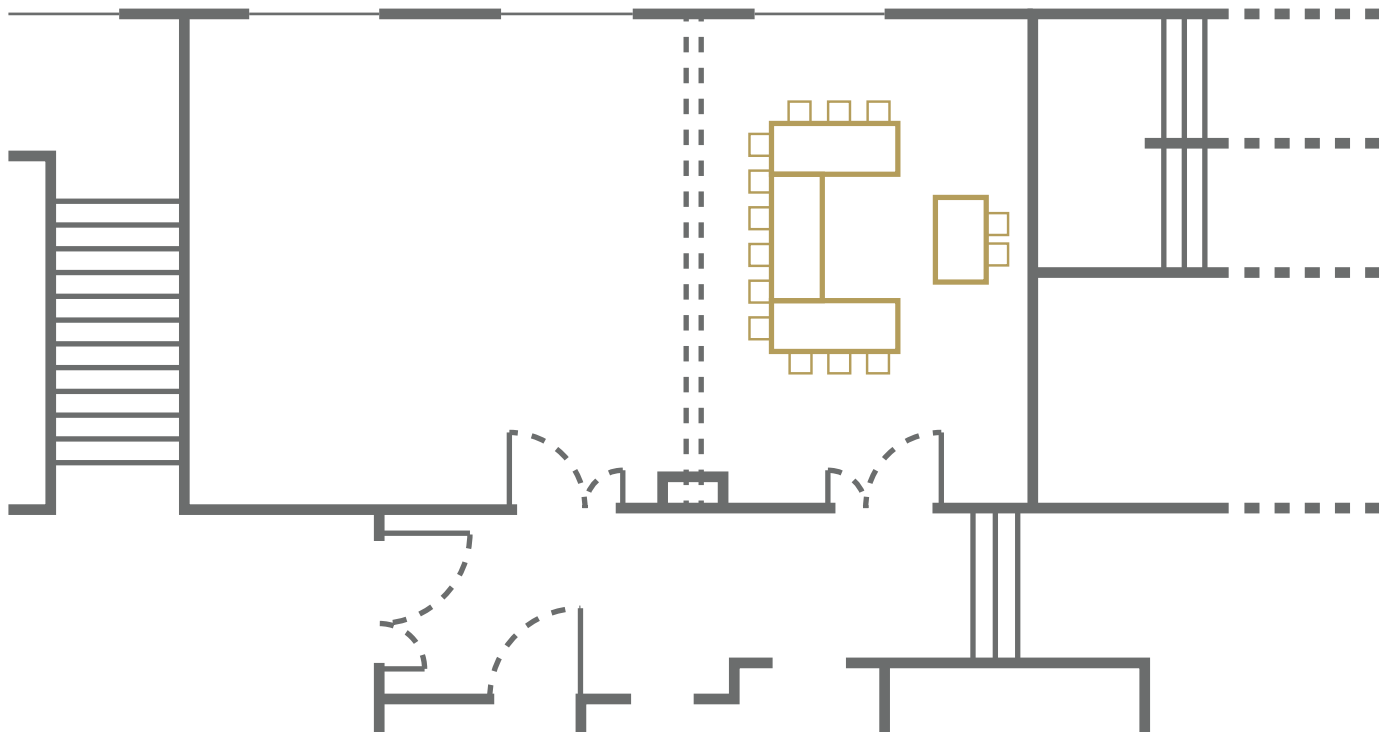

U
CD
UNIVERSITY
CLUB

The Birch Suite

Theatre Style

14 Persons

Total Area: 29 sq.m.

The Birch Suite

Boardroom Style
14 Persons

Total Area: 29 sq.m.

U
UCD
UNIVERSITY
CLUB
U

The Birch Suite

U-Shape Style

14 Persons

Total Area: 29 sq.m.

UCD
UNIVERSITY
CLUB

The Birch Suite

Banquet Style

14 Persons

Total Area: 29 sq.m.

The Birch Suite

Classroom Style
14 Persons

Total Area: 29 sq.m.

UCD
UNIVERSITY
CLUB

The Birch Suite

Cabaret Style

14 Persons

Total Area: 29 sq.m.