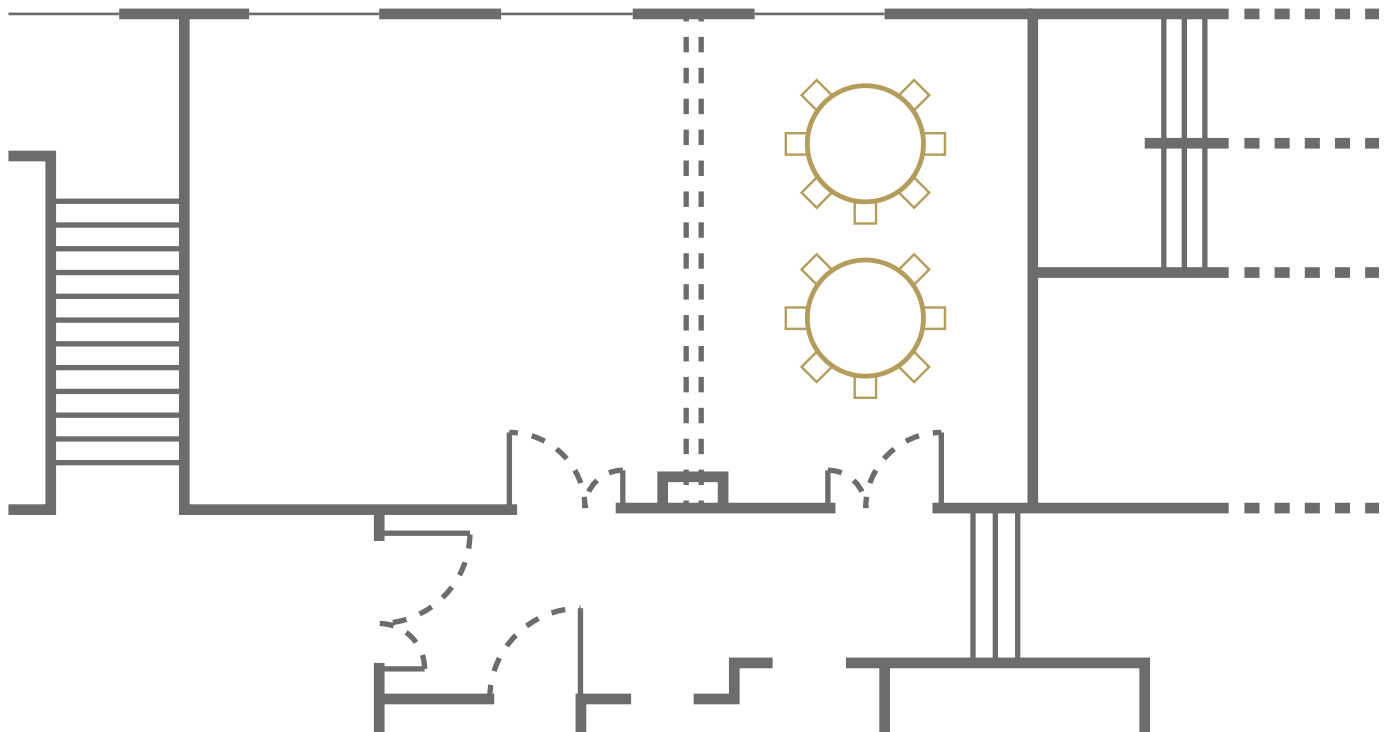

U
CD
UNIVERSITY
CLUB

The Birch Suite

Theatre Style

14 Persons

Total Area: 29 sq.m.

The Birch Suite

Boardroom Style
14 Persons

Total Area: 29 sq.m.

U
UCD
UNIVERSITY
CLUB
U

The Birch Suite

U-Shape Style

14 Persons

Total Area: 29 sq.m.

UCD
UNIVERSITY
CLUB

The Birch Suite

Banquet Style

14 Persons

Total Area: 29 sq.m.

The Birch Suite

Classroom Style
14 Persons

Total Area: 29 sq.m.

UCD
UNIVERSITY
CLUB

The Birch Suite

Cabaret Style