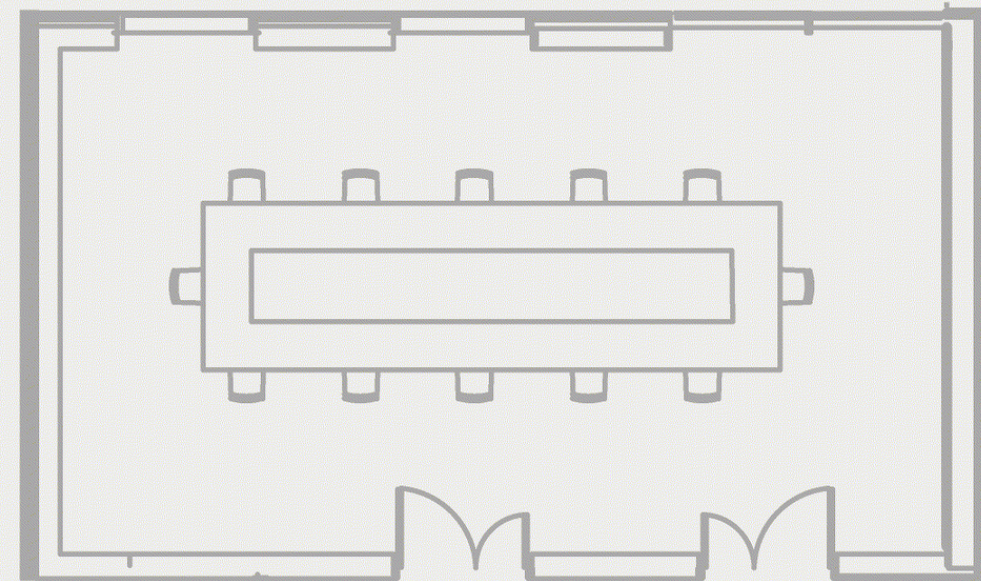

UCD CONFERENCE AND EVENTS

Birch/Beech Suite

Oak Suite

Cedar/Cypress

	Sq. Meter	Length	Width	Height	Banquet	Theatre	Boardroom	U-Shape	Cabaret	Classroom
Oak Suite	24	6.3	3.7	3	N/A	N/A	12	N/A	8	N/A
Beech & Birch	72	6.3	11	3	40	40	30	28	30	20
Beech Suite	42	6.3	6.7	3	30	24	16	14	16	15
Birch Suite	26	6.3	4.2	3	10	16	10	6	N/A	10
Cedar & Cypress	85	8.5	10	3	50	50	36	32	40	40
Cedar Suite	42.5	8.5	5	3	20	25	15	10	24	24
Cypress Suite	42.5	8.5	5	3	30	25	15	15	24	24