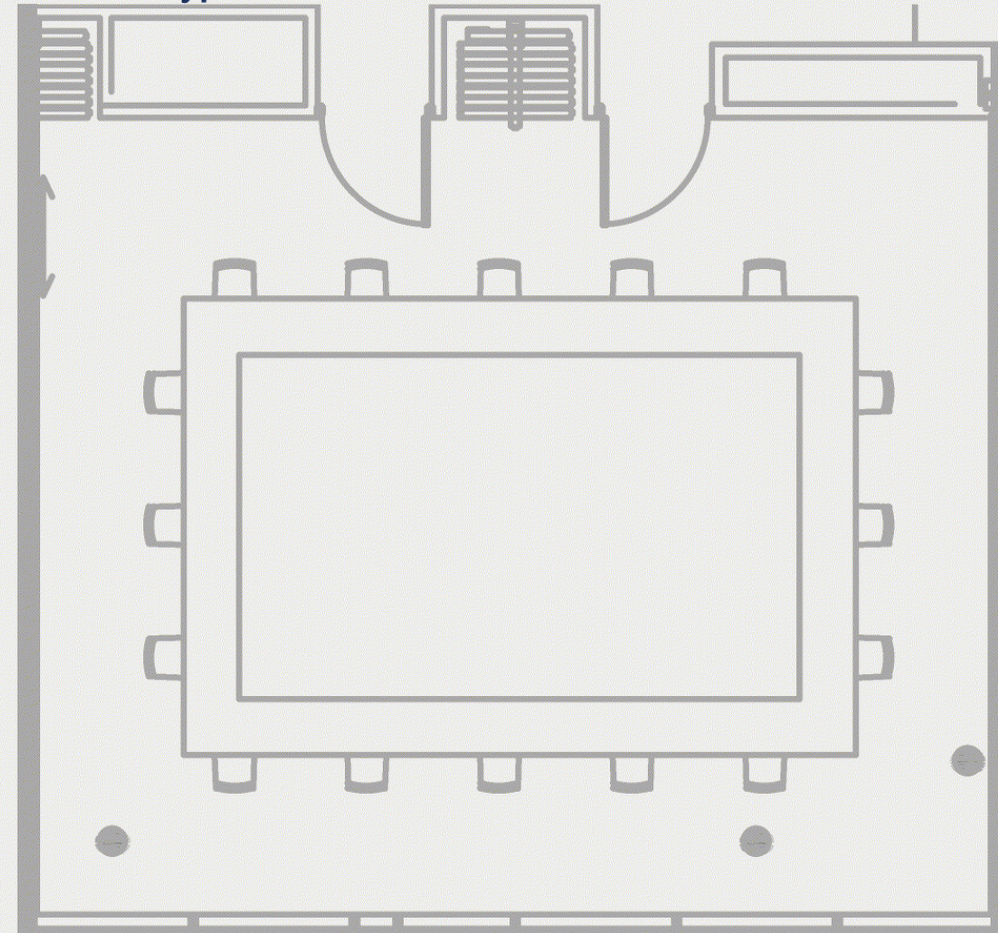

UCD CONFERENCE AND EVENTS

Birch/Beech Suite

Oak Suite

Cedar/Cypress

	Sq. Meter	Length	Width	Height	Banquet	Theatre	Boardroom	U-Shape	Cabaret	Classroom
Oak Suite	24	6.3	3.7	3	N/A	N/A	12	N/A	8	N/A
Beech & Birch	72	6.3	11	3	40	40	30	28	30	20
Beech Suite	42	6.3	6.7	3	30	24	16	14	16	15
Birch Suite	26	6.3	4.2	3	10	16	10	6	N/A	10
Cedar & Cypress	85	8.5	10	3	50	50	36	32	40	40
Cedar Suite	42.5	8.5	5	3	20	25	15	10	24	24
Cypress Suite	42.5	8.5	5	3	30	25	15	15	24	24