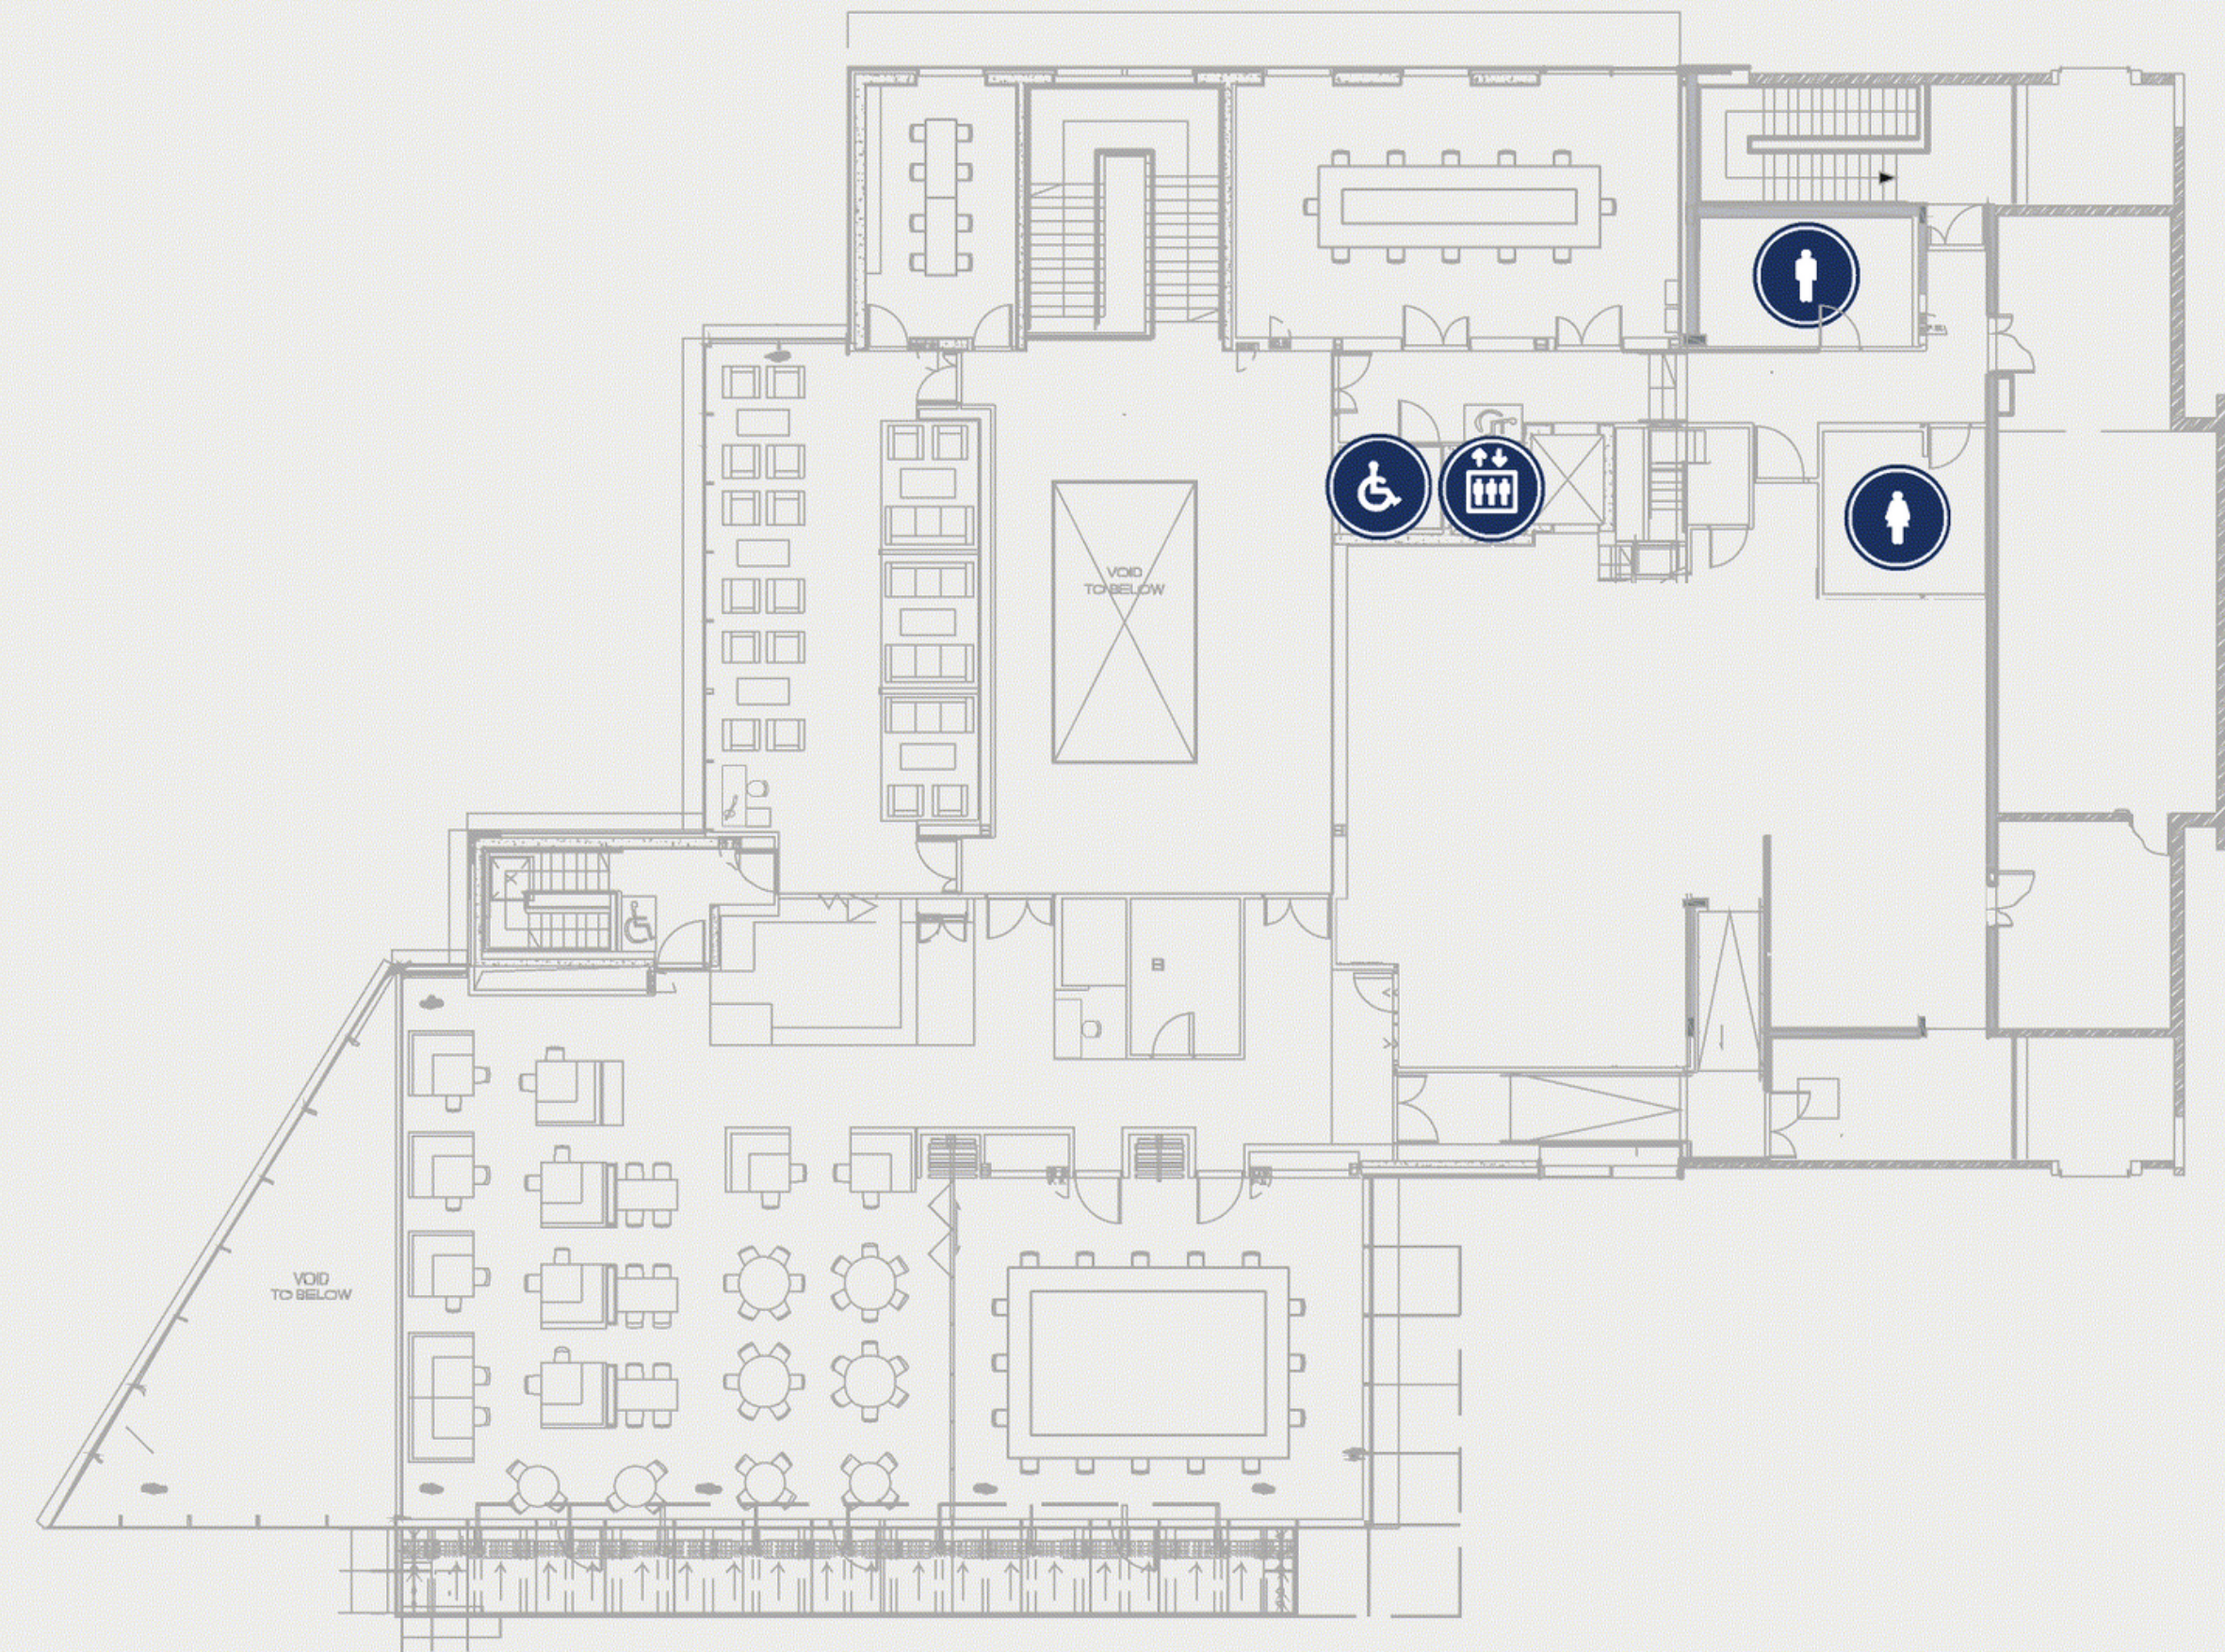

UCD CONFERENCE AND EVENTS

Birch/Beech Suite

Oak Suite

Cedar/Cypress

	Sq. Meter	Length	Width	Height	Banquet	Theatre	Boardroom	U-Shape	Cabaret	Classroom
Oak Suite	24	6.3	3.7	3	N/A	N/A	12	N/A	8	N/A
Beech & Birch	72	6.3	11	3	40	40	30	28	30	20
Beech Suite	42	6.3	6.7	3	30	24	16	14	16	15
Birch Suite	26	6.3	4.2	3	10	16	10	6	N/A	10
Cedar & Cypress	85	8.5	10	3	50	50	36	32	40	40
Cedar Suite	42.5	8.5	5	3	20	25	15	10	24	24
Cypress Suite	42.5	8.5	5	3	30	25	15	15	24	24