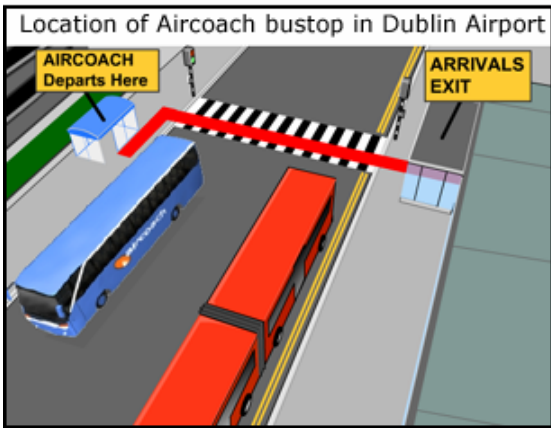

Coach Stop	Estimated Time FROM Airport
Dublin Airport	0
O'Connell Street	40
Grafton Street	40
Kildare Street	40
Leeson Street Lower	45
Burlington Hotel	50
Morehampton Road	50
Donnybrook Road	55
N11 - Opposite RTÉ	60
N11 - UCD slip road (opposite Montrose Hotel)	60 MINUTES
N11 Fosters Avenue (opposite Radisson Hotel)	60
Stillorgan Park Hotel (on opposite side of road)	70
Blackthorn Avenue (Microsoft opposite AIB)	80
Burton Hall Road	80
Coach Stop	Estimated Time TO Airport
Bewley's Hotel (Central Park)	85
Burton Hall Road (opposite Woodies)	75
Blackthorn Avenue (Microsoft opposite AIB)	70
Stillorgan Village (outside overflow carpark opposite to shopping)	60
N11 - Stillorgan Park Hotel (on opposite side of road)	60
N11 - Foster Avenue (opposite Radisson SAS Hotel)	50
N11 - UCD Slip Road (opposite Montrose Hotel)	50 MINUTES
N11- Opposite RTÉ	50
Donnybrook Road	45
Sach's Hotel	43
Leeson Street Upper	40
Leeson Street Lower	37
Dawson Street	30
Suffolk Street	35
Westmoreland Street	30
O'Connell Street	30
Dublin Airport	0

Aircoach provides a 24-hour luxury coach service between Dublin Airport and Dublin city. Aircoach operate five routes including **Leopardstown/Sandyford** which serves University College Dublin and the **Sixth World Archaeological Congress**.