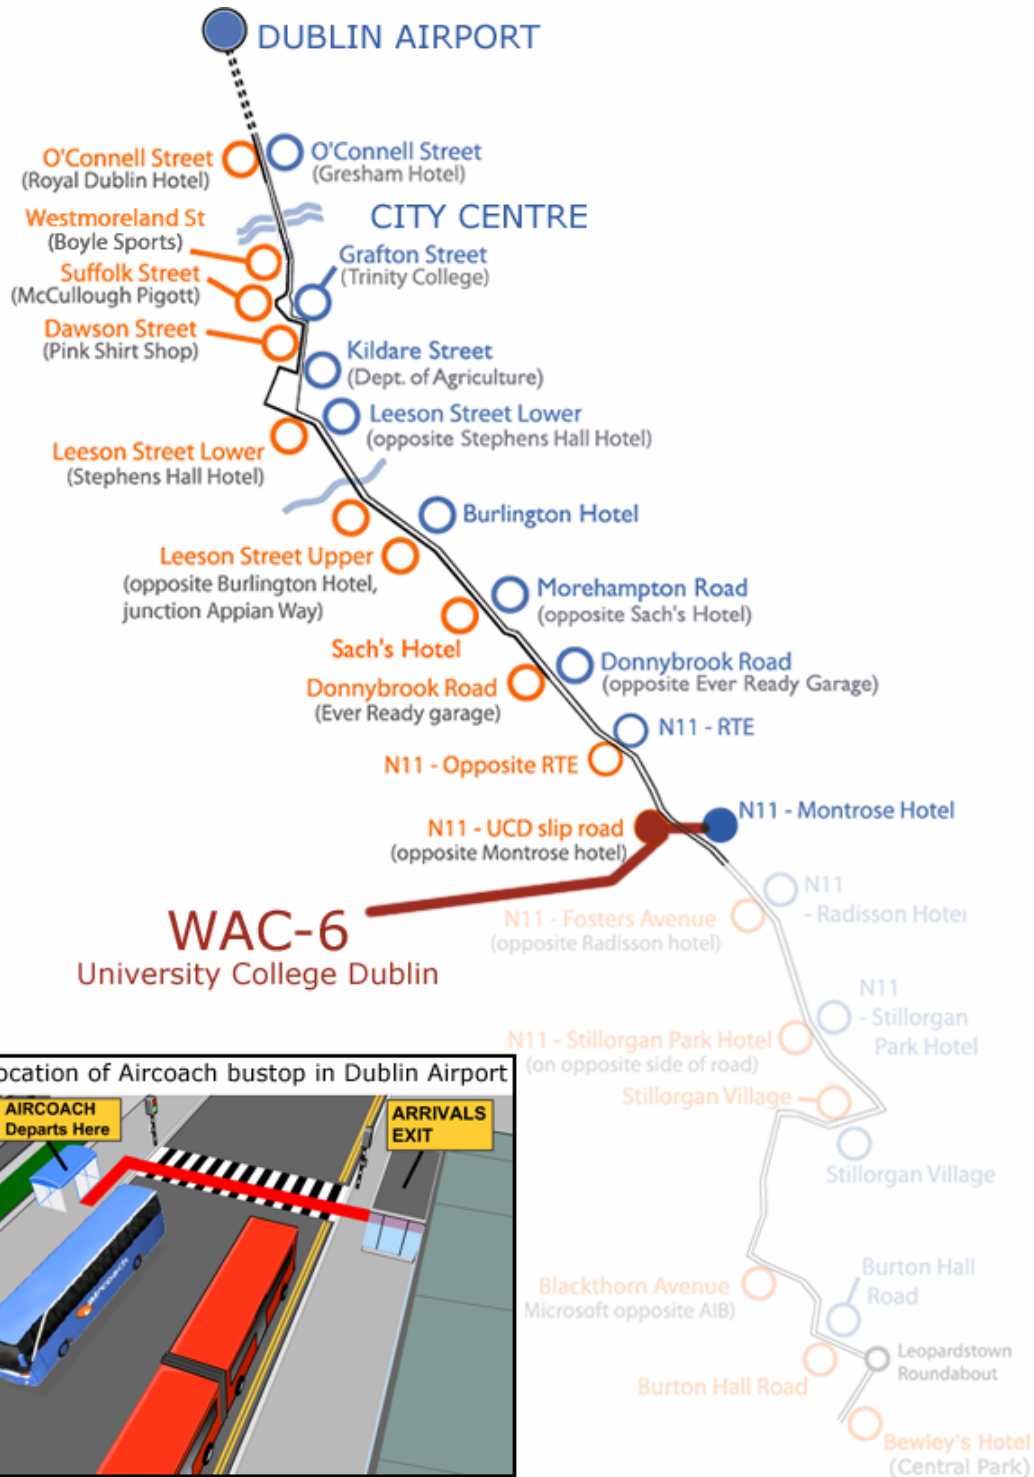

From Dublin Airport

Time	Frequency
From 00:00hrs (Midnight) to 04:00hrs	Up to Every Hour (00:00hrs, 01:00hrs, 02:00hrs, 03:00hrs,
From 04:00hrs to 06:00hrs	Up to Every 20 minutes
From 06:00hrs to 20:00hrs	Up to Every 10 minutes
From 20:00hrs to 00:00hrs (Midnight)	Up to Every 20 minutes

From Leopardstown

Time	Frequency
From 00:45hrs to 04:45hrs	Up to Every Hour (00:45hrs, 01:45hrs, 02:45hrs, 03:45hrs,
From 04:45hrs to 06:45hrs	Up to Every 20 minutes
From 06:45hrs to 20:45hrs	Up to Every 10 minutes
From 20:45hrs to 00:45hrs	Up to Every 20 minutes

Coach Stop	Estimated Time FROM Airport
Dublin Airport	0
O'Connell Street	40
Grafton Street	40
Kildare Street	40
Leeson Street Lower	45
Burlington Hotel	50
Morehampton Road	50
Donnybrook Road	55
N11 - Opposite RTÉ	60
N11 - UCD slip road (opposite Montrose Hotel)	60 MINUTES
N11 Fosters Avenue (opposite Radisson Hotel)	60
Stillorgan Park Hotel (on opposite side of road)	70
Blackthorn Avenue (Microsoft opposite AIB)	80
Burton Hall Road	80
Coach Stop	Estimated Time TO Airport
Bewley's Hotel (Central Park)	85
Burton Hall Road (opposite Woodies)	75
Blackthorn Avenue (Microsoft opposite AIB)	70
Stillorgan Village (outside overflow carpark opposite to shopping)	60
N11 - Stillorgan Park Hotel (on opposite side of road)	60
N11 - Foster Avenue (opposite Radisson SAS Hotel)	50
N11 - UCD Slip Road (opposite Montrose Hotel)	50 MINUTES
N11- Opposite RTÉ	50
Donnybrook Road	45
Sach's Hotel	43
Leeson Street Upper	40
Leeson Street Lower	37
Dawson Street	30
Suffolk Street	35
Westmoreland Street	30
O'Connell Street	30
Dublin Airport	0

Aircoach provides a 24-hour luxury coach service between Dublin Airport and Dublin city. Aircoach operate five routes including **Leopardstown/Sandyford** which serves University College Dublin and the **Sixth World Archaeological Congress**.